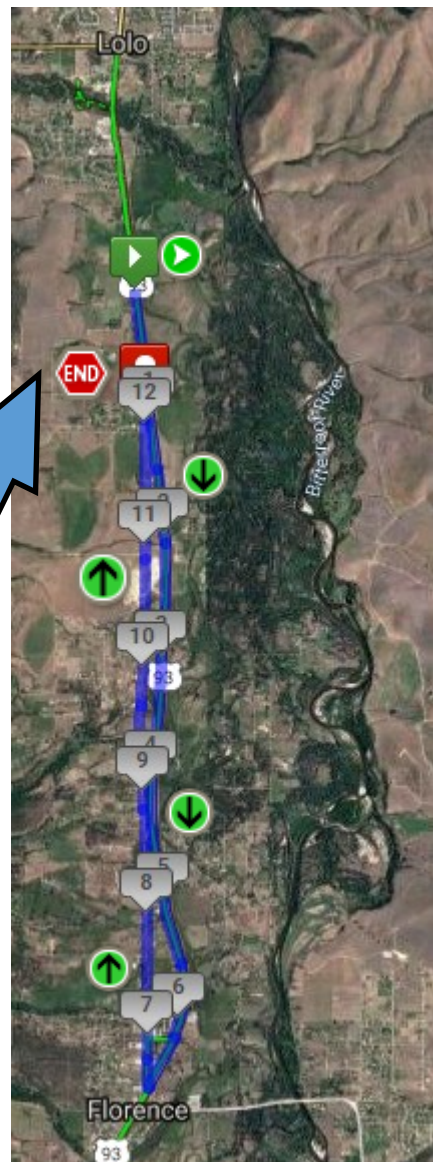

**20K CYCLING ROUTE
BITTERROOT TRAIL
SOUTH OF LOLO**

**PARKING AREA:
TYPE ROWAN ROAD & HWY-93
INTO GOOGLE MAPS**

**START @ HWY 93 & MACLAY RD.
PARK IN LOT @ ROWAN RD &
RIDE 0.9MI NORTH TO START**

**END @
PARKING
AREA**

**TURN AROUND
@ OLD HWY 93**