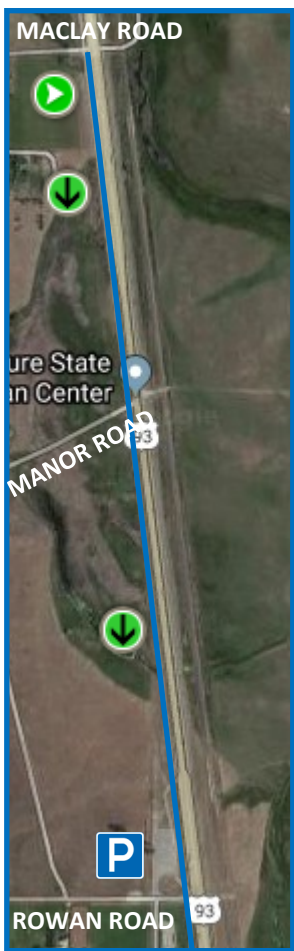

**20K CYCLING ROUTE
BITTERROOT TRAIL
SOUTH OF LOLO**

**PARKING AREA:
TYPE ROWAN ROAD & HWY-93
INTO GOOGLE MAPS**

**START @ HWY 93 & MACLAY RD.
PARK IN LOT @ ROWAN RD &
RIDE 0.9MI NORTH TO START**

**END @
PARKING
AREA**

**TURN AROUND
@ OLD HWY 93**