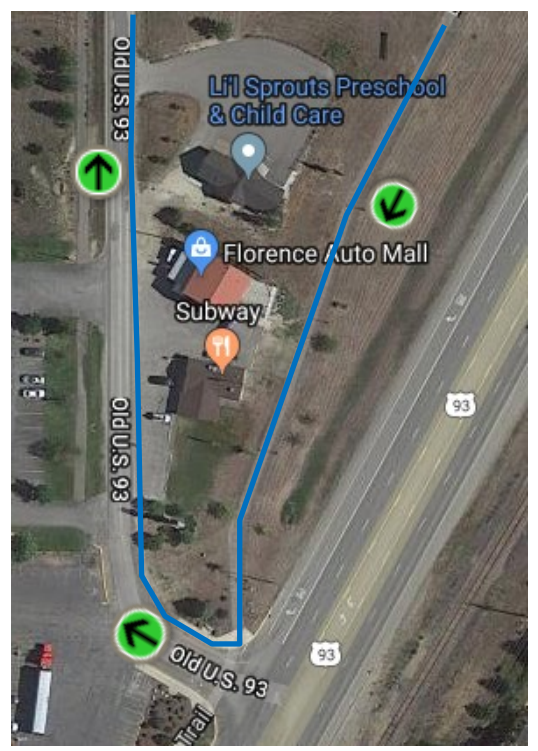

**20K CYCLING ROUTE
BITTERROOT TRAIL
SOUTH OF LOLO**

**PARKING AREA:
TYPE ROWAN ROAD & HWY-93
INTO GOOGLE MAPS**

**START @ HWY 93 & MACLAY RD.
PARK IN LOT @ ROWAN RD &
RIDE 0.9MI NORTH TO START**

**END @
PARKING
AREA**

**TURN AROUND
@ OLD HWY 93**