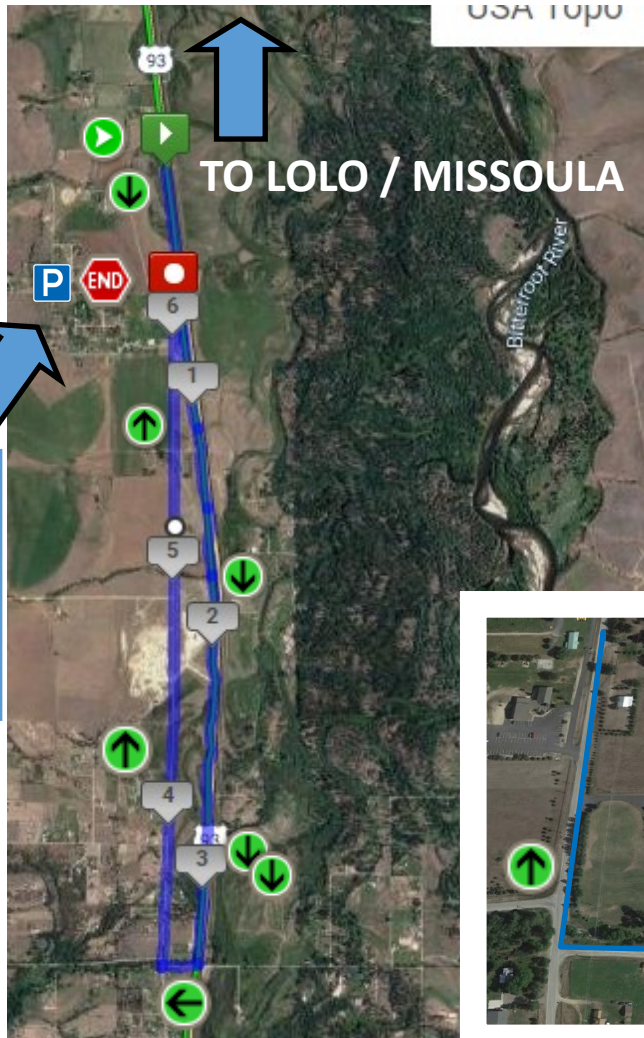

**10K CYCLING ROUTE
BITTERROOT TRAIL
SOUTH OF LOLO**

**START @ HWY 93 & MANOR RD.
PARK IN LOT @ ROWAN RD &
RIDE 0.5MI NORTH TO START**

**END @
PARKING
AREA**

**TURN AROUND @
E CARLTON CREEK RD**