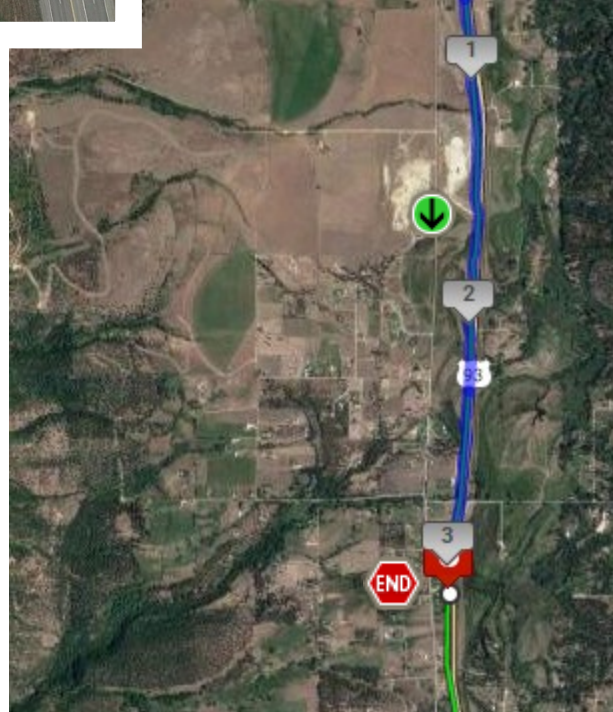

**5K CYCLING ROUTE
BITTERROOT TRAIL
SOUTH OF LOLO**

**START @ HWY 93 & ROWAN
ROAD. PARK IN LOT AND RIDE
SOUTH TO START**

**END @ K&L FOREST AND
GARDEN.
RIDE BACK TO START.**