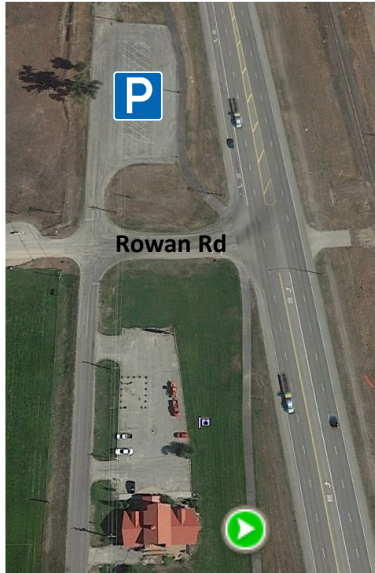

**5K CYCLING ROUTE
BITTERROOT TRAIL
SOUTH OF LOLO**

**START @ HWY 93 & ROWAN
ROAD. PARK IN LOT AND RIDE
SOUTH TO START**

**END @ K&L FOREST AND
GARDEN.
RIDE BACK TO START.**