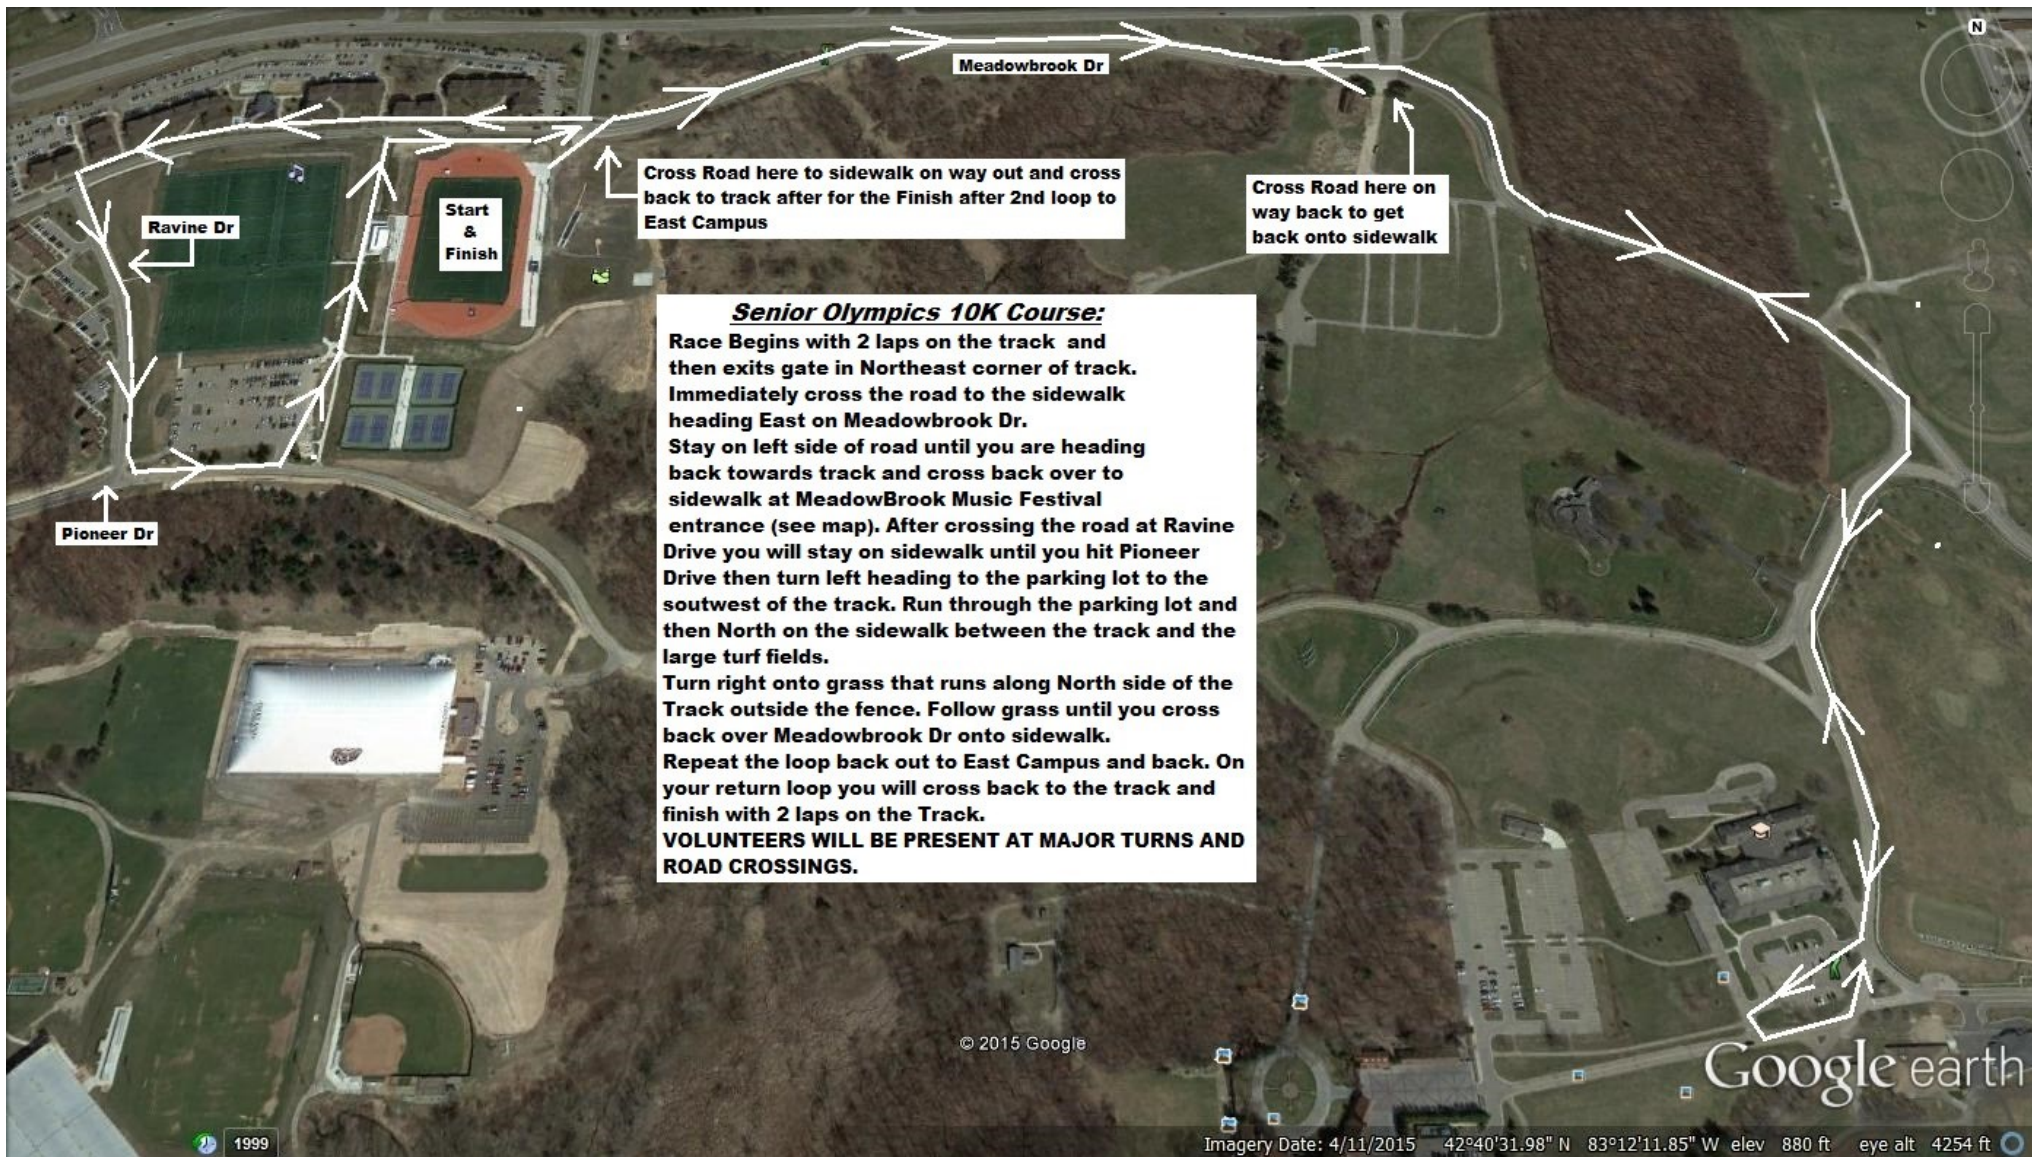

Start & Finish

Cross Road here to sidewalk on way out and cross from sidewalk back to track on way back.

Cross Road here on way back to get back onto sidewalk.

***Senior Olympics 5K Course:***  
Race Begins with 2 laps on the track and then exits gate in Northeast corner of track. Immediately cross the road to the sidewalk heading East on Meadowbrook Dr. Stay on left side of road until you are heading back towards track and cross back over to sidewalk at MeadowBrook Music Festival entrance (see map). Remain on sidewalk until you cross the street back to the track. Finish with 2 laps on the track.

© 2015 Google

Google earth

1999

Imagery Date: 4/11/2015 42°40'31.98" N 83°12'11.85" W elev 880 ft eye alt 4254 ft

Meadowbrook Dr

Ravine Dr

Start & Finish

Cross Road here to sidewalk on way out and cross back to track after for the Finish after 2nd loop to East Campus

Cross Road here on way back to get back onto sidewalk

Pioneer Dr

***Senior Olympics 10K Course:***  
Race Begins with 2 laps on the track and then exits gate in Northeast corner of track. Immediately cross the road to the sidewalk heading East on Meadowbrook Dr. Stay on left side of road until you are heading back towards track and cross back over to sidewalk at MeadowBrook Music Festival entrance (see map). After crossing the road at Ravine Drive you will stay on sidewalk until you hit Pioneer Drive then turn left heading to the parking lot to the southwest of the track. Run through the parking lot and then North on the sidewalk between the track and the large turf fields. Turn right onto grass that runs along North side of the Track outside the fence. Follow grass until you cross back over Meadowbrook Dr onto sidewalk. Repeat the loop back out to East Campus and back. On your return loop you will cross back to the track and finish with 2 laps on the Track. **VOLUNTEERS WILL BE PRESENT AT MAJOR TURNS AND ROAD CROSSINGS.**